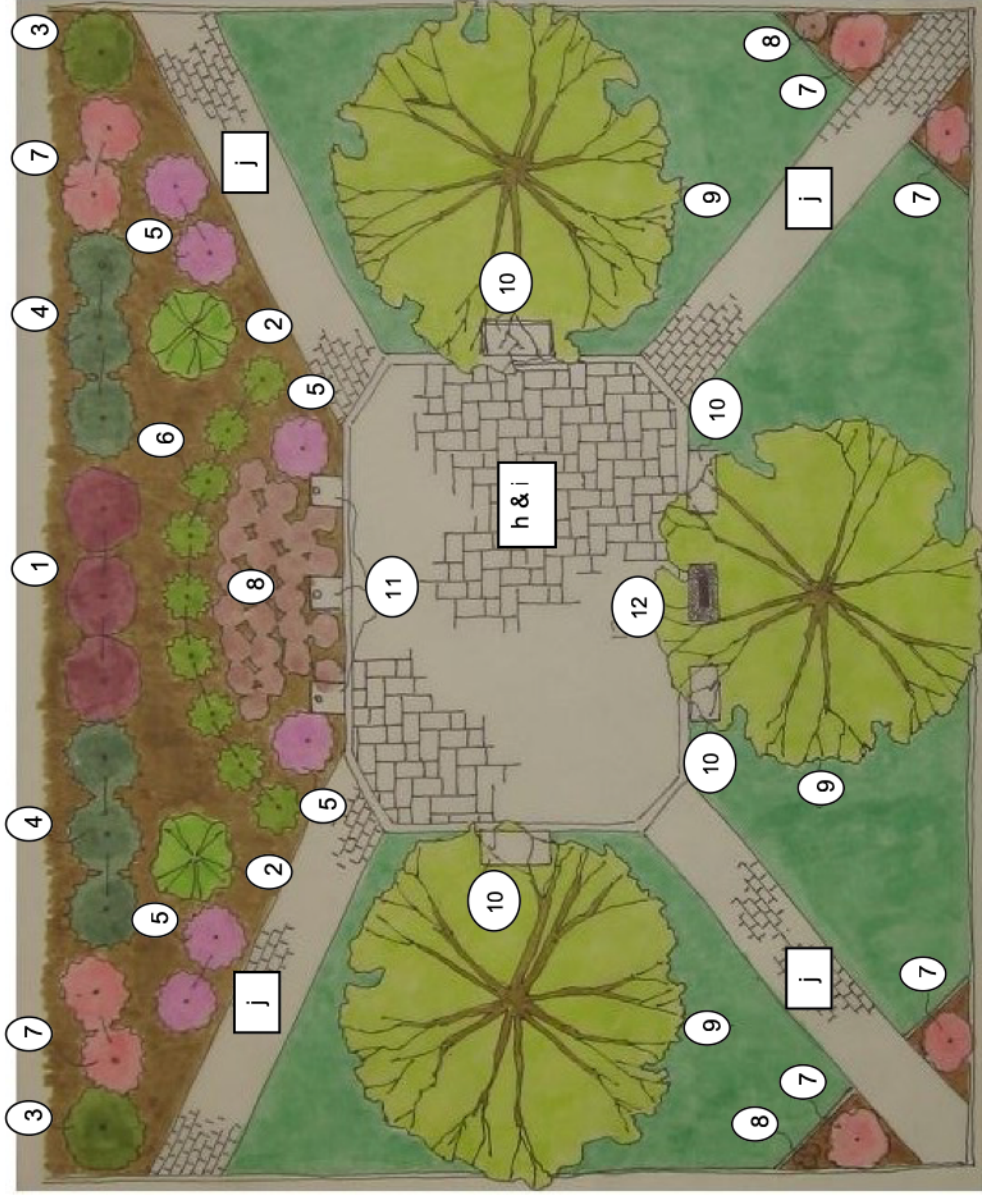

Sacred Heart Catholic Church

Memorial Garden
Moline, Illinois

The Sacred Heart Memorial Garden is a special area of beauty and tranquility on the campus of Sacred Heart Catholic Church. The garden commemorates the living and deceased members of our families and friends. It is a special place of prayer and meditation for all, to rest a while with the Lord and be refreshed in spirit.

You are invited to be involved in the garden by purchasing a living plant item or engraved paver for yourself or a special person or event in your life. You or the person you are commemorating do not need to be a parishioner of Sacred Heart. You may also donate money for the garden's maintenance. Our Garden Committee is in charge of maintaining this beautiful area.

Father Mark DeSutter
Pastor

1. Burning Bush (b)
2. Fothergilla (b)
3. Holstrup Arborvitae (b)
4. Hetz Midget Arborvitae (b)
5. Shrub Rose (b)
6. Boxwood (b)
7. Weigela (b)
8. Perennials (a)
9. American Yellowwood (c)
10. Bench (d)
11. Flagpoles (U.S., Illinois, Papal) (e & f)
12. Granite Remembrance Monument (g)

The center patio is a random combination of 7" x 8" and 8" x 14" pavers (h & i) that will be engraved. The four walkways are 6" x 12" pavers (j) that will also be engraved.

The numbered items above are sold on a first-ordered first-paid basis. If the item you wish to buy has already been sold, you will be contacted and given the opportunity to choose from available items.

For items #1 through #8 above, you receive one complimentary 6" x 12" engraved walkway paver for each item purchased, to be installed along the walkways. Items #1, #2, #3, #5, #7, #8, #9, #10, #11 and #12 have already been sold.